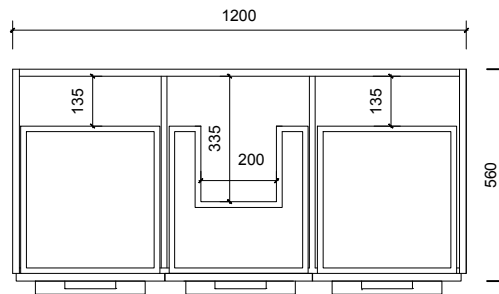

Vanity by Design
ABN: 99 121 837 147

Brisbane Address:
241 Monier Road, Darra QLD 4076

Phone: Brisbane (07) 3376 6055

Email: enquiries@vanitybydesign.com.au
Website: www.vanitybydesign.com.au

Name:	Finlay 1200
Size:	1220 (W) mm x 570 (D) mm x 285(H) mm
Type:	Wall Hung
Cabinet Material:	MDF
Basin Material:	Ceramic over-mount basin, No overflow protection.
Bench Top Finish:	Quartz
Splashback:	Does not include splashback
Tap Hole Option:	No tap hole
Vanity colour options:	Japan Black, Natural

Notes:

Mirrors, Wastes and Tapware not included. Plumbing fixtures must be installed by a qualified plumber (waste not supplied). Vanity must be installed by a qualified tradesperson. Failure to do so may void the warranty. Vanity By Design vanities include a 5 year warranty on cabinets and tapware, 2 year warranty on tops and basins and 12 months warranty on mirrors.

Caution:

Component may be heavy and require two people to lift. Do not stand or sit on vanity.