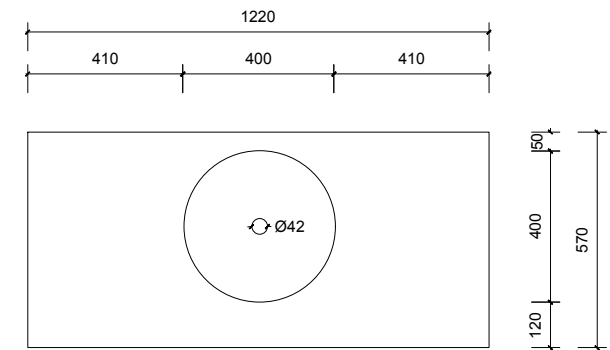

Top With Basin