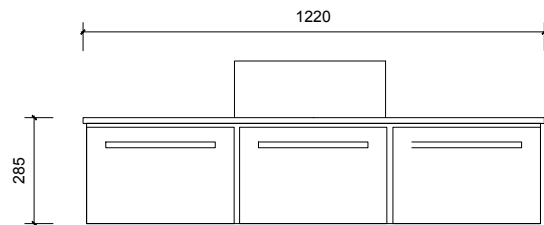

Vanity by Design
ABN: 99 121 837 147

Brisbane Address:
241 Monier Road, Darra QLD 4076

Phone: Brisbane (07) 3376 6055

Email: enquiries@vanitybydesign.com.au
Website: www.vanitybydesign.com.au

Name:	Finlay 1200
Size:	1220 (W) mm x 570 (D) mm x 285(H) mm
Type:	Wall Hung
Cabinet Material:	MDF
Basin Material:	Ceramic over-mount basin, No overflow protection.
Bench Top Finish:	Quartz
Splashback:	Does not include splashback
Tap Hole Option:	No tap hole
Vanity colour options:	Japan Black, Natural

Notes:

Mirrors, Wastes and Tapware not included. Plumbing fixtures must be installed by a qualified plumber (waste not supplied). Vanity must be installed by a qualified tradesperson. Failure to do so may void the warranty. Vanity By Design vanities include a 5 year warranty on cabinets and tapware, 2 year warranty on tops and basins and 12 months warranty on mirrors.

Caution:

Component may be heavy and require two people to lift. Do not stand or sit on vanity.