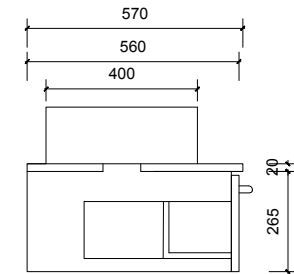

Vanity by Design
ABN: 99 121 837 147

Brisbane Address:
241 Monier Road, Darra QLD 4076

Phone: Brisbane (07) 3376 6055

Email: enquiries@vanitybydesign.com.au
Website: www.vanitybydesign.com.au

Name:	Finlay 1200
Size:	1220 (W) mm x 570 (D) mm x 285(H) mm
Type:	Wall Hung
Cabinet Material:	MDF
Basin Material:	Ceramic over-mount basin, No overflow protection.
Bench Top Finish:	Quartz
Splashback:	Does not include splashback
Tap Hole Option:	No tap hole
Vanity colour options:	Japan Black, Natural

Notes:

Mirrors, Wastes and Tapware not included. Plumbing fixtures must be installed by a qualified plumber (waste not supplied). Vanity must be installed by a qualified tradesperson. Failure to do so may void the warranty. Vanity By Design vanities include a 5 year warranty on cabinets and tapware, 2 year warranty on tops and basins and 12 months warranty on mirrors.

Caution:

Component may be heavy and require two people to lift. Do not stand or sit on vanity.