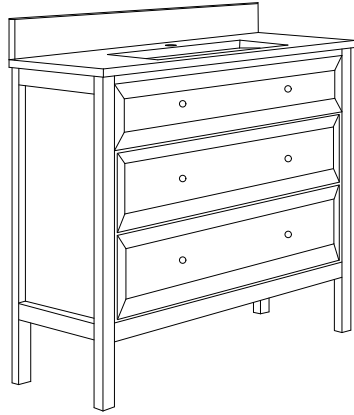

100
850

1,190
400 390 400

135
220
450
95

435

100
850

950
155 45 245 200 185 100 15

350
40

350
40

Email: enquiries@vanitybydesign.com.au

Website: https://www.vanitybydesign.com.au/

Name:	Hayley 1200
Size :	1190 (W) mm x 450 (D) mm x 850 (H) mm
Type:	Freestanding
Cabinet Material:	Solid Sustainable Plantation Timber
Basin Material:	Ceramic Under-mount or Top Mount Basin
Bench Top Finish:	Smartstone Options *
Splashback:	Removable Splashback (NOT FULLWIDTH SPLASHBACK)
Taphole Options:	No taphole, 1 taphole or 3 tapholes
Vanity Colour Options:	Black, White, South Hampton Grey