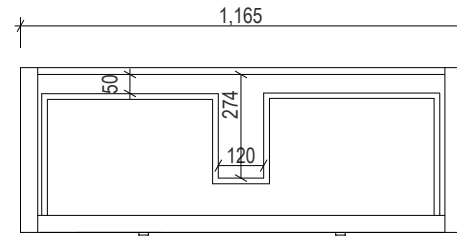

100
850

1,190
400 390 400

135
220
450
95

435

100
850

950
155 45 245 200 185 100 15

350
40

350
40

Email: enquiries@vanitybydesign.com.au

Website: https://www.vanitybydesign.com.au/

Name:	Hayley 1200
Size :	1190 (W) mm x 450 (D) mm x 850 (H) mm
Type:	Freestanding
Cabinet Material:	Solid Sustainable Plantation Timber
Basin Material:	Ceramic Under-mount or Top Mount Basin
Bench Top Finish:	Smartstone Options *
Splashback:	Removable Splashback (NOT FULLWIDTH SPLASHBACK)
Taphole Options:	No taphole, 1 taphole or 3 tapholes
Vanity Colour Options:	Black, White, South Hampton Grey