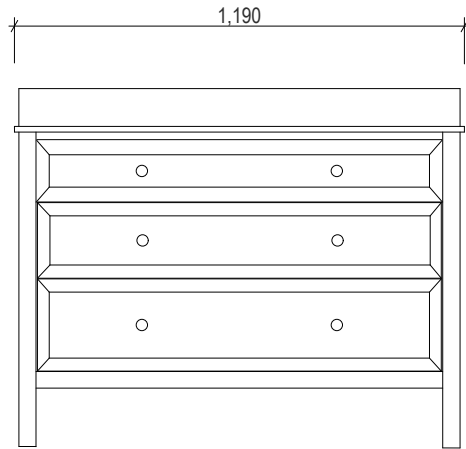

100
850

1,190
400 390 400

135
220
450
95

435

100
850

950
155 45 245 200 185 100 15

350
40

350
40

Email: enquiries@vanitybydesign.com.au

Website: https://www.vanitybydesign.com.au/

Name:	Hayley 1200
Size :	1190 (W) mm x 450 (D) mm x 850 (H) mm
Type:	Freestanding
Cabinet Material:	Solid Sustainable Plantation Timber
Basin Material:	Ceramic Under-mount or Top Mount Basin
Bench Top Finish:	Smartstone Options *
Splashback:	Removable Splashback (NOT FULLWIDTH SPLASHBACK)
Taphole Options:	No taphole, 1 taphole or 3 tapholes
Vanity Colour Options:	Black, White, South Hampton Grey