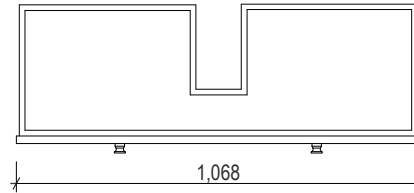

100
850

1,190
400 390 400

135
220
450
95

435

100
850

950
155 45 245 200 185 100 15

350
40

350
40

Email: enquiries@vanitybydesign.com.au

Website: https://www.vanitybydesign.com.au/

Name:	Hayley 1200
Size :	1190 (W) mm x 450 (D) mm x 850 (H) mm
Type:	Freestanding
Cabinet Material:	Solid Sustainable Plantation Timber
Basin Material:	Ceramic Under-mount or Top Mount Basin
Bench Top Finish:	Smartstone Options *
Splashback:	Removable Splashback (NOT FULLWIDTH SPLASHBACK)
Taphole Options:	No taphole, 1 taphole or 3 tapholes
Vanity Colour Options:	Black, White, South Hampton Grey