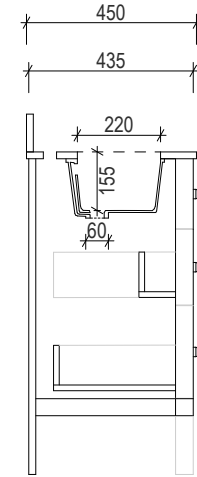

100
850

1,190
400 390 400

135
220
450
95

435

100
850

950
155 45 245 200 185 100 15

350
40

350
40

Email: enquiries@vanitybydesign.com.au

Website: https://www.vanitybydesign.com.au/

Name:	Hayley 1200
Size :	1190 (W) mm x 450 (D) mm x 850 (H) mm
Type:	Freestanding
Cabinet Material:	Solid Sustainable Plantation Timber
Basin Material:	Ceramic Under-mount or Top Mount Basin
Bench Top Finish:	Smartstone Options *
Splashback:	Removable Splashback (NOT FULLWIDTH SPLASHBACK)
Taphole Options:	No taphole, 1 taphole or 3 tapholes
Vanity Colour Options:	Black, White, South Hampton Grey