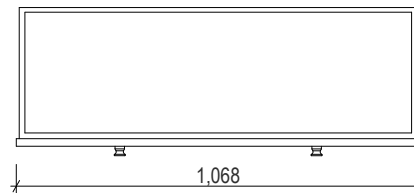

100
850

1,190
400 390 400

135
220
450
95

435

100
850

950
155 45 245 200 185 100 15

350
40

350
40

Email: enquiries@vanitybydesign.com.au

Website: https://www.vanitybydesign.com.au/

Name:	Hayley 1200
Size :	1190 (W) mm x 450 (D) mm x 850 (H) mm
Type:	Freestanding
Cabinet Material:	Solid Sustainable Plantation Timber
Basin Material:	Ceramic Under-mount or Top Mount Basin
Bench Top Finish:	Smartstone Options *
Splashback:	Removable Splashback (NOT FULLWIDTH SPLASHBACK)
Taphole Options:	No taphole, 1 taphole or 3 tapholes
Vanity Colour Options:	Black, White, South Hampton Grey