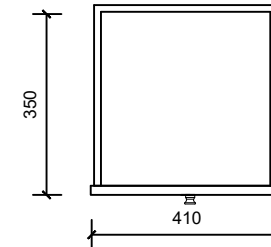

Bottom Drawer