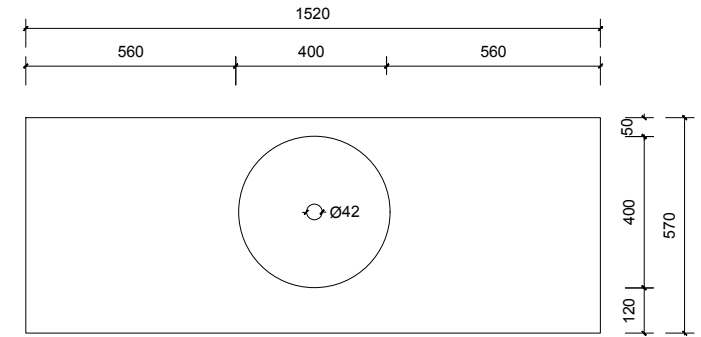

Top Without Basin

Top With Basin

Top & Bottom Drawer

**Vanity by Design**  
**ABN:** 99 121 837 147

**Brisbane Address:**  
 241 Monier Road, Darra QLD 4076

**Phone:** Brisbane (07) 3376 6055

**Email:** enquiries@vanitybydesign.com.au  
**Website:** www.vanitybydesign.com.au

Name:	Mac 1500 Single Wall Hung
Size:	1520 (W) mm x 570 (D) mm x 430(H) mm
Type:	Wall Hung
Cabinet Material:	MDF
Basin Material:	Ceramic over-mount basin, No overflow protection.
Bench Top Finish:	Quartz
Splashback:	Does not include splashback
Tap Hole Option:	No tap hole
Vanity colour options:	Japan Black, Natural, Sea Foam