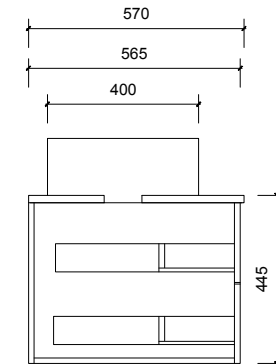

Vanity by Design
ABN: 99 121 837 147

Brisbane Address:
241 Monier Road, Darra QLD 4076

Phone: Brisbane (07) 3376 6055

Email: enquiries@vanitybydesign.com.au
Website: www.vanitybydesign.com.au

Name:	Mac 1500 Single Wall Hung
Size:	1520 (W) mm x 570 (D) mm x 430(H) mm
Type:	Wall Hung
Cabinet Material:	MDF
Basin Material:	Ceramic over-mount basin, No overflow protection.
Bench Top Finish:	Quartz
Splashback:	Does not include splashback
Tap Hole Option:	No tap hole
Vanity colour options:	Japan Black, Natural, Sea Foam

Notes:
Mirrors, Wastes and Tapware not included.
Plumbing fixtures must be installed by a qualified plumber (waste not supplied). Vanity must be installed by a qualified tradesperson.
Failure to do so may void the warranty.
Vanity By Design vanities include a 5 year warranty on cabinets and tapware, 2 year warranty on tops and basins and 12 months warranty on mirrors.

Caution:
Component may be heavy and require two people to lift.
Do not stand or sit on vanity.