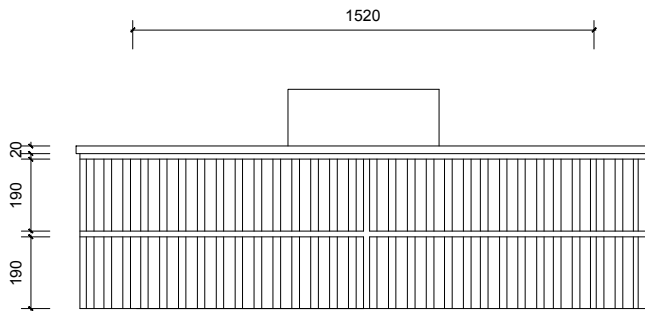

Top & Bottom Drawer