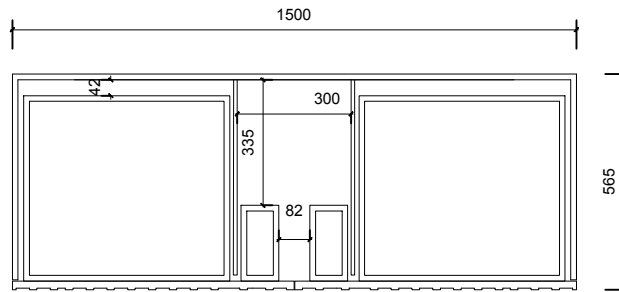

Top & Bottom Drawer