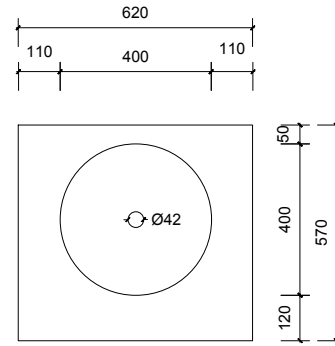

Top Without Basin

Top With Basin

Top Drawer

Bottom Drawer

**Vanity by Design**  
**ABN:** 99 121 837 147

**Brisbane Address:**  
 241 Monier Road, Darra QLD 4076

**Phone:** Brisbane (07) 3376 6055

**Email:** enquiries@vanitybydesign.com.au  
**Website:** www.vanitybydesign.com.au

Name:	Mac 600 Free Standing
Size:	620 (W) mm x 570 (D) mm x 790(H) mm
Type:	Free Standing
Cabinet Material:	MDF
Basin Material:	Ceramic over-mount basin, No overflow protection.
Bench Top Finish:	Quartz
Splashback:	Does not include splashback
Tap Hole Option:	No tap hole
Vanity colour options:	Japan Black, Natural, Sea Foam