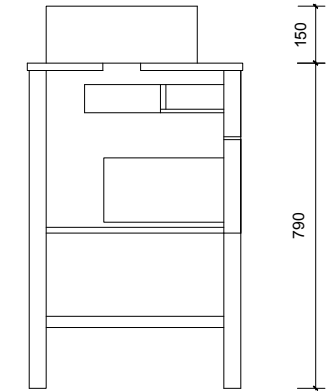

Top Without Basin

Top With Basin

Top Drawer

Bottom Drawer

**Vanity by Design**  
**ABN:** 99 121 837 147

**Brisbane Address:**  
 241 Monier Road, Darra QLD 4076

**Phone:** Brisbane (07) 3376 6055

**Email:** enquiries@vanitybydesign.com.au  
**Website:** www.vanitybydesign.com.au

Name:	Mac 600 Free Standing
Size:	620 (W) mm x 570 (D) mm x 790(H) mm
Type:	Free Standing
Cabinet Material:	MDF
Basin Material:	Ceramic over-mount basin, No overflow protection.
Bench Top Finish:	Quartz
Splashback:	Does not include splashback
Tap Hole Option:	No tap hole
Vanity colour options:	Japan Black, Natural, Sea Foam