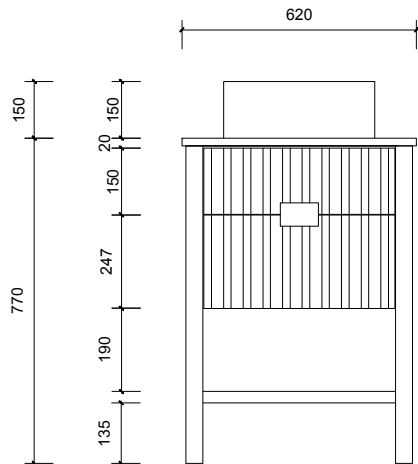

Top Without Basin

Top With Basin

Top Drawer

Bottom Drawer

**Vanity by Design**  
**ABN:** 99 121 837 147

**Brisbane Address:**  
 241 Monier Road, Darra QLD 4076

**Phone:** Brisbane (07) 3376 6055

**Email:** enquiries@vanitybydesign.com.au  
**Website:** www.vanitybydesign.com.au

Name:	Mac 600 Free Standing
Size:	620 (W) mm x 570 (D) mm x 790(H) mm
Type:	Free Standing
Cabinet Material:	MDF
Basin Material:	Ceramic over-mount basin, No overflow protection.
Bench Top Finish:	Quartz
Splashback:	Does not include splashback
Tap Hole Option:	No tap hole
Vanity colour options:	Japan Black, Natural, Sea Foam