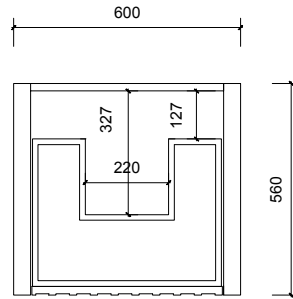

Top Without Basin

Top With Basin

Top Drawer

Bottom Drawer

**Vanity by Design**  
**ABN:** 99 121 837 147

**Brisbane Address:**  
 241 Monier Road, Darra QLD 4076

**Phone:** Brisbane (07) 3376 6055

**Email:** enquiries@vanitybydesign.com.au  
**Website:** www.vanitybydesign.com.au

Name:	Mac 600 Free Standing
Size:	620 (W) mm x 570 (D) mm x 790(H) mm
Type:	Free Standing
Cabinet Material:	MDF
Basin Material:	Ceramic over-mount basin, No overflow protection.
Bench Top Finish:	Quartz
Splashback:	Does not include splashback
Tap Hole Option:	No tap hole
Vanity colour options:	Japan Black, Natural, Sea Foam