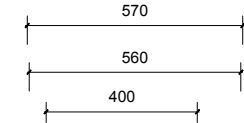

Top Drawer

Vanity by Design
ABN: 99 121 837 147

Brisbane Address:
241 Monier Road, Darra QLD 4076

Phone: Brisbane (07) 3376 6055

Email: enquiries@vanitybydesign.com.au
Website: www.vanitybydesign.com.au

Name:	Mac 600 Free Standing
Size:	620 (W) mm x 570 (D) mm x 790(H) mm
Type:	Free Standing
Cabinet Material:	MDF
Basin Material:	Ceramic over-mount basin, No overflow protection.
Bench Top Finish:	Quartz
Splashback:	Does not include splashback
Tap Hole Option:	No tap hole
Vanity colour options:	Japan Black, Natural, Sea Foam

Notes:
Mirrors, Wastes and Tapware not included.
Plumbing fixtures must be installed by a qualified plumber (waste not supplied). Vanity must be installed by a qualified tradesperson.
Failure to do so may void the warranty.
Vanity By Design vanities include a 5 year warranty on cabinets and tapware, 2 year warranty on tops and basins and 12 months warranty on mirrors.

Caution:
Component may be heavy and require two people to lift.
Do not stand or sit on vanity.