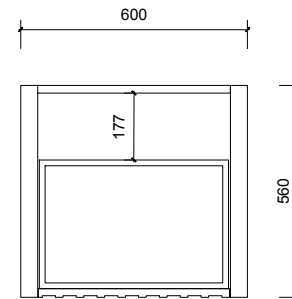

Top Without Basin

Top With Basin

Top Drawer

Bottom Drawer

**Vanity by Design**  
**ABN:** 99 121 837 147

**Brisbane Address:**  
 241 Monier Road, Darra QLD 4076

**Phone:** Brisbane (07) 3376 6055

**Email:** enquiries@vanitybydesign.com.au  
**Website:** www.vanitybydesign.com.au

Name:	Mac 600 Free Standing
Size:	620 (W) mm x 570 (D) mm x 790(H) mm
Type:	Free Standing
Cabinet Material:	MDF
Basin Material:	Ceramic over-mount basin, No overflow protection.
Bench Top Finish:	Quartz
Splashback:	Does not include splashback
Tap Hole Option:	No tap hole
Vanity colour options:	Japan Black, Natural, Sea Foam