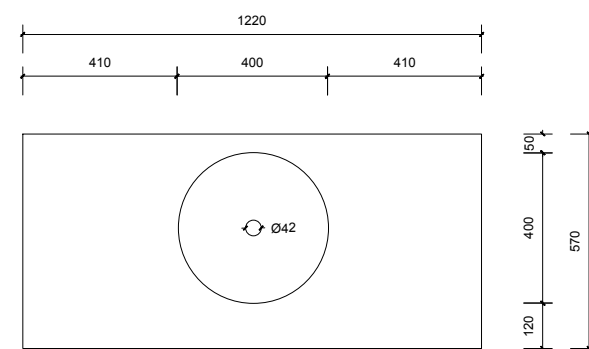

Top With Basin