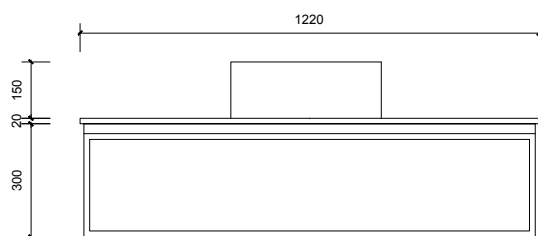

Vanity by Design
ABN: 99 121 837 147

Brisbane Address:
241 Monier Road, Darra QLD 4076

Phone: Brisbane (07) 3376 6055

Email: enquiries@vanitybydesign.com.au
Website: www.vanitybydesign.com.au

Name:	Victoria 1200
Size:	1220 (W) mm x 570 (D) mm x 320 (H) mm
Type:	Wall hung
Cabinet Material:	Solid Sustainable Plantation Timber
Basin Material:	Ceramic over-mount basin, No overflow protection.
Bench Top Finish:	Quartz
Splashback:	Does not include splashback
Tap Hole Option:	No tap hole
Vanity colour options:	Japan Black, Natural, White

Notes:
Mirrors, Wastes and Tapware not included.
Plumbing fixtures must be installed by a qualified plumber (waste not supplied). Vanity must be installed by a qualified tradesperson. Failure to do so may void the warranty.
Vanity By Design vanities include a 5 year warranty on cabinets and tapware, 2 year warranty on tops and basins and 12 months warranty on mirrors.

Caution:
Component may be heavy and require two people to lift.
Do not stand or sit on vanity.