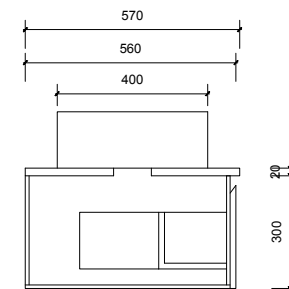

Vanity by Design
ABN: 99 121 837 147

Brisbane Address:
241 Monier Road, Darra QLD 4076

Phone: Brisbane (07) 3376 6055

Email: enquiries@vanitybydesign.com.au
Website: www.vanitybydesign.com.au

Name:	Victoria 1200
Size:	1220 (W) mm x 570 (D) mm x 320 (H) mm
Type:	Wall hung
Cabinet Material:	Solid Sustainable Plantation Timber
Basin Material:	Ceramic over-mount basin, No overflow protection.
Bench Top Finish:	Quartz
Splashback:	Does not include splashback
Tap Hole Option:	No tap hole
Vanity colour options:	Japan Black, Natural, White

Notes:
Mirrors, Wastes and Tapware not included.
Plumbing fixtures must be installed by a qualified plumber (waste not supplied). Vanity must be installed by a qualified tradesperson. Failure to do so may void the warranty.
Vanity By Design vanities include a 5 year warranty on cabinets and tapware, 2 year warranty on tops and basins and 12 months warranty on mirrors.

Caution:
Component may be heavy and require two people to lift.
Do not stand or sit on vanity.