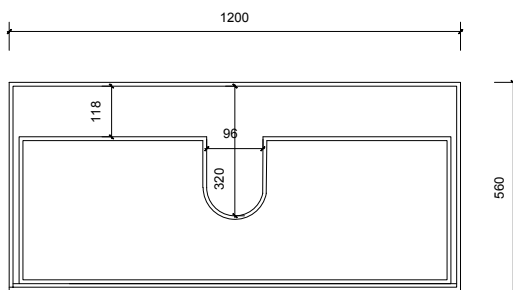

Vanity by Design
ABN: 99 121 837 147

Brisbane Address:
241 Monier Road, Darra QLD 4076

Phone: Brisbane (07) 3376 6055

Email: enquiries@vanitybydesign.com.au
Website: www.vanitybydesign.com.au

Name:	Victoria 1200
Size:	1220 (W) mm x 570 (D) mm x 320 (H) mm
Type:	Wall hung
Cabinet Material:	Solid Sustainable Plantation Timber
Basin Material:	Ceramic over-mount basin, No overflow protection.
Bench Top Finish:	Quartz
Splashback:	Does not include splashback
Tap Hole Option:	No tap hole
Vanity colour options:	Japan Black, Natural, White

Notes:
Mirrors, Wastes and Tapware not included.
Plumbing fixtures must be installed by a qualified plumber (waste not supplied). Vanity must be installed by a qualified tradesperson. Failure to do so may void the warranty.
Vanity By Design vanities include a 5 year warranty on cabinets and tapware, 2 year warranty on tops and basins and 12 months warranty on mirrors.

Caution:
Component may be heavy and require two people to lift.
Do not stand or sit on vanity.